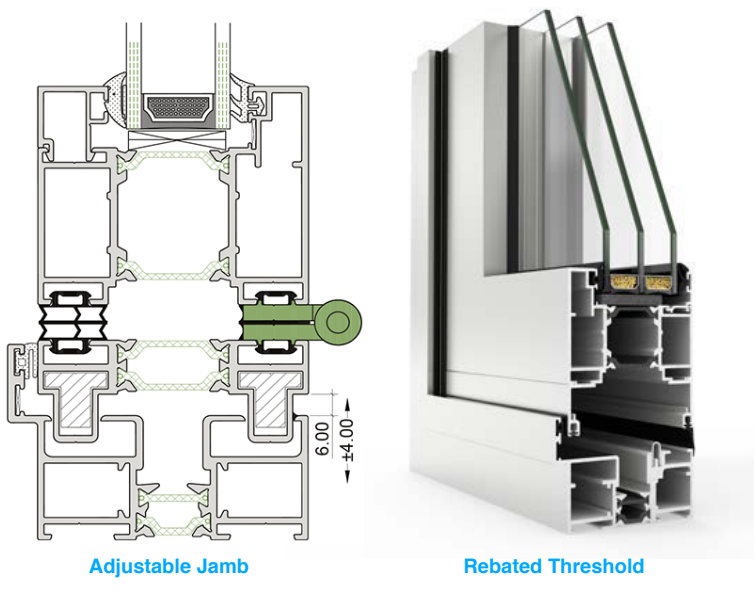

Cills 25mm Height	£/m
90mm Stub Cill	£26.67
150mm Cill	£30.00
180mm Cill	£33.33
230mm Cill	£46.67

38mm Add On Profile	£26.67
20mm Add On Profile	£26.67

End Caps	£/pair
90mm Stub Cill	£4.67
150mm	£4.67
180mm	£4.67
230mm	£4.67